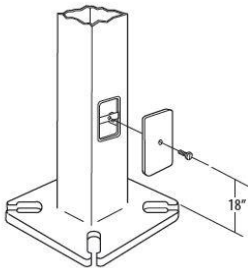

PF4500 SERIES

TAPERED SQUARE STEEL

FEATURES

TAPERED STEEL SQUARE SHAFT
 SLOTTED BCD ASSISTS IN FIELD RETROFITS
 BASE COVER OR NUT COVERS INCLUDED
 REINFORCED HAND HOLE FRAME STANDARD

POWDERCOAT STANDARD COLOUR FINISH
 MEETS AASHTO & CSA S6-06 STANDARDS
 2 DRILLINGS WITH CAP OR TENON STANDARD
 INCLUDES J-ANCHOR BOLTS

ORDERING INFORMATION

Example PF 45 20 S AX DB

POLEFAB PART# _____
 SERIES _____
 POLE HEIGHT _____
 WALL THICKNESS _____
 FIXTURE MOUNT _____
 FINISH _____

SQUARE TAPERED POLES

POLEFAB	SHAFT TYF	HEIGHT	WALL TYF	MOUNT TY	FINISH	CATALOG NUM.	FT	M	WALL	BCD	BPL	A/B'S	PROJ	WT	loadings(PA)				
															400	500	600	700	800
PF 45	20	S	XX	XX	XX	PF-4520-S-XXXX	20	6.3	0.12	11"	25	1"X30"	4"	174	1.32	0.94	0.67	0.47	0.32
PF 45	25	S	XX	XX	XX	PF-4525-S-XXXX	25	7.9	0.12	12"	25	1"X30"	4"	235	1.18	0.75	0.47	0.26	0.11
PF 45	30	S	XX	XX	XX	PF-4530-S-XXXX	30	9.4	0.12	13"	25	1"X30"	4"	288	0.86	0.45	0.18	XX	XX
PF 45	30	H	XX	XX	XX	PF-4530-H-XXXX	30	9.4	0.18	14"	25	1"X30"	4"	469	2.37	1.62	1.12	0.76	0.5
PF 45	35	S	XX	XX	XX	PF-4535-S-XXXX	35	11.0	0.12	14"	25	1"X30"	4"	342	0.57	0.18	XX	XX	XX
PF 45	35	H	XX	XX	XX	PF-4535-H-XXXX	35	11.0	0.18	14"	32	1.25"X48"	5	528	1.69	1.05	0.63	0.33	0.1
PF 45	39	S	XX	XX	XX	PF-4539-S-XXXX	39	12.3	0.12	14"	32	1.25"X48"	5	399	0.35	XX	XX	XX	XX
PF 45	39	H	XX	XX	XX	PF-4539-H-XXXX	39	12.3	0.18	14"	32	1.25"X48"	5	558	1.31	0.77	0.4	0.15	XX

Base Cover

J Bolts

PROJECT: _____
 CUSTOMER: _____
 JOB#: _____
 COLOUR: _____
 QTY: _____
 NOTES: _____

NOTES:
 BCD SHOWN IS +/- 1/2" SLOTS
 ANCHOR BOLT HOLES ARE BOLT DIA +1/4"
 BASE COVER MAY BE PLASTIC OR STEEL
 DEPENDING ON FINISH SELECTED
 CUSTOM HEIGHTS AVAILABLE
 CUSTOM COLOURS REQUIRE STEEL BASE COVER
 ANCHORS ARE GALVANIZED WITH 2 NUTS & 2 WASHERS
 CONTACT THE FACTORY FOR CUSTOM APPLICATIONS
 ALL POLES MAY BE SUPPLIED DIRECT BURIED